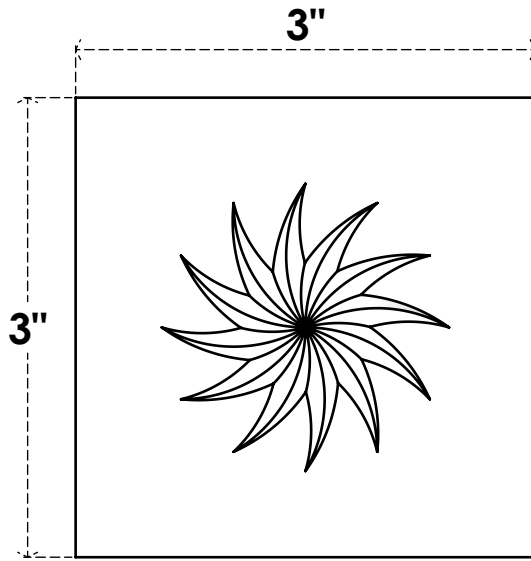

ROSP030X030X100SDG12

3"W X 3"H X 1"P STANDARD SEDGWICK SPIRAL ROSETTE WITH SQUARE EDGE,
ARCHITECTURAL GRADE PVC

FRONT

SIDE

EKENA MILLWORK
2300 WEST MAIN ST.
CLARKSVILLE, TX 75426
TOLL FREE: 866-607-0453
WWW.EKENAMILLWORK.COM