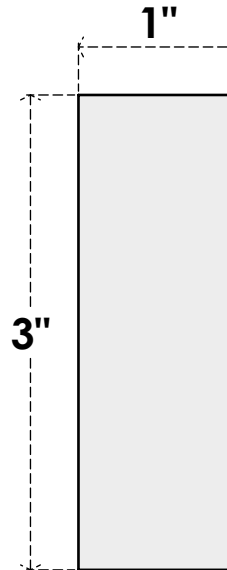

ROSP030X030X100SDG12

3"W X 3"H X 1"P STANDARD SEDGWICK SPIRAL ROSETTE WITH SQUARE EDGE,
ARCHITECTURAL GRADE PVC

FRONT

SIDE

EKENA MILLWORK
2300 WEST MAIN ST.
CLARKSVILLE, TX 75426
TOLL FREE: 866-607-0453
WWW.EKENAMILLWORK.COM

NOTES

1. INSTALLATION TO BE COMPLETED IN ACCORDANCE WITH MANUFACTURER'S SPECIFICATIONS.
2. DRAWING MAY NOT BE TO SCALE
3. THIS DRAWING IS INTENDED FOR DESIGN AND PLANNING PURPOSES ONLY.
4. ALL INFORMATION CONTAINED HEREIN WAS CURRENT AT THE TIME OF DEVELOPMENT BUT MUST BE REVIEWED AND APPROVED BY THE PRODUCT MANUFACTURER TO BE CONSIDERED ACCURATE.
5. ARCHITECTURAL GRADE PVC PRODUCTS ARE MADE FROM EXPANDED CELLULAR PVC AND COME NATURALLY WHITE BUT MAY BE PAINTED